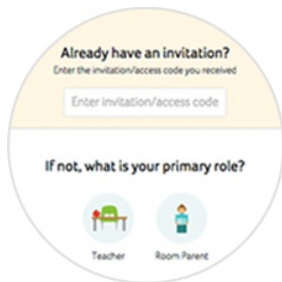

## Please join Mrs. Riley's Class class on Bloomz!

Bloomz is a new app that works both on your smartphone as well as on your computer. You will receive quick updates and photos of class activities, be able to access our class calendar, and more. All in a private and secure environment.

### New Bloomz Parent

1. Download the "Bloomz" app from the AppStore/PlayStore and click "Create Account". If browser, go to [bloomz.com](http://bloomz.com) and click on "Join Bloomz"
2. In the text box, enter **9PBNDU**
3. Create your account